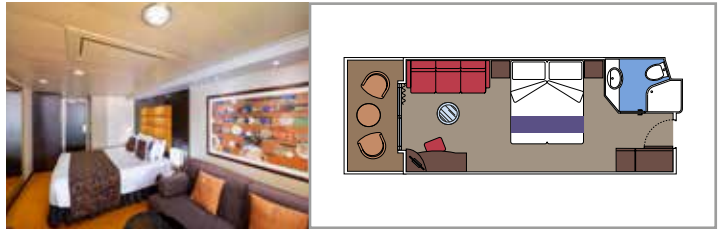

PREMIUM BALCONY BL3

≈19
≈4
12-13
4

› High deck location