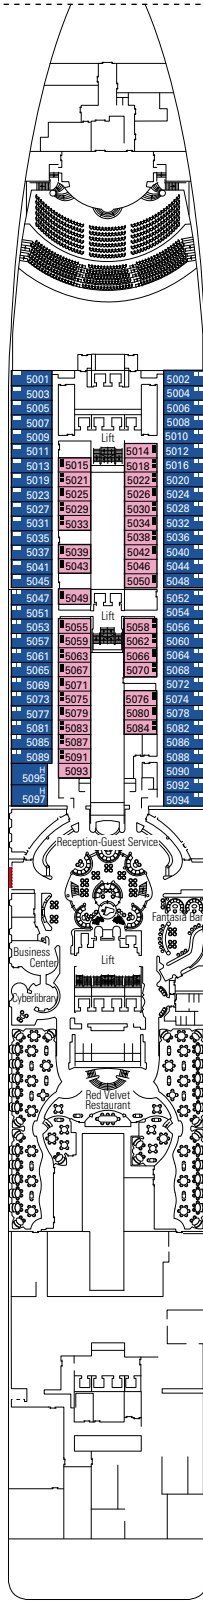

CASINÒ DELLE PALME