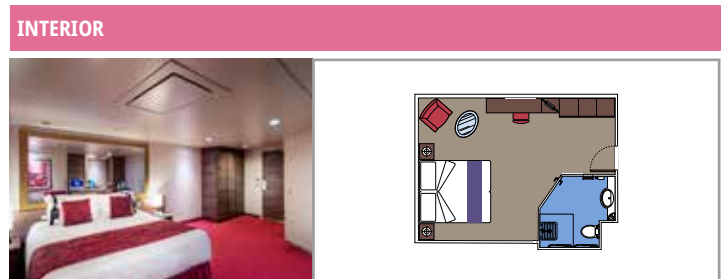

Available in:

- › **Deluxe Interior (IR2)**
  cabin size 25m²; medium deck location (deck 10-12)
- › **Deluxe Interior (IR1)**
  cabin size 25m²; low deck location (deck 8-9)

The images are representative only. Size, layout and furniture may vary (within the same cabin category).

FACILITIES FOR GUESTS WITH DISABILITIES OR REDUCED MOBILITY

Cabin door width	81,5 cm
Bathroom door width	90 cm
Size of cabin (floor space)	≈ 20 to ≈ 33 m²
Size of bathroom	4,1 m²
Is there a fold-down seat in the shower?	Yes
Height of seat from the floor	44 cm
Does the WC seat have grab rails?	Yes
Are wheelchairs available on board?	In limited numbers*
Are all decks/public areas accessible?	Yes
Are all lifeboats wheelchair-accessible?	No**
Do the lifts have deck indicators?	Visual, Audio & Braille
Can severely visually impaired/blind guests be catered for on the cruise?	Only with full-time carer

* Only for embarkation, disembarkation and emergencies.

** In the event of an emergency, dedicated personnel will help guests with disabilities or reduced mobility to board lifeboats.