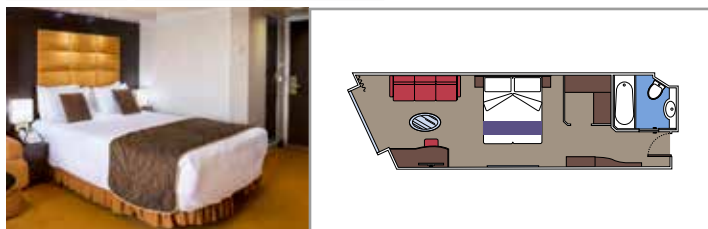

Cabin size (m²)

Balcony size (m²)

Deck location

Accommodating up to

INCLUDED FACILITIES

- Luxury Suites with premium interiors
- Some Suites have panoramic sealed windows
- Spacious wardrobe
- Sitting area with sofa or separate living area
- Comfortable double bed or single beds (on request)
- Bathroom with bathtub and/or shower, vanity area with hairdryer
- Interactive TV, telephone, safe, minibar and air conditioning
- Wifi connection included

- Some Suites have a panoramic sealed window
- Spacious wardrobe
- Sitting area with sofa
- Comfortable double bed or single beds (on request)
- Bathroom with bathtub, vanity area with hairdryer
- Interactive TV, telephone, safe, minibard and air conditioning
- Wifi connection available (for a fee)

PREMIUM SUITE AUREA WITH SEALED WINDOW

SLS

 ≈25-31
  9-11
  4

- > Sealed panoramic window

DELUXE SUITE AUREA WITH SEALED WINDOW

SRS

 ≈22-23
  10-11
  2

- > Sealed panoramic window

The images are representative only. Size, layout and furniture may vary (within the same cabin category).

 Cabin size (m²)

 Balcony size (m²)

 Deck location

 Accommodating up to

BALCONY

INCLUDED FACILITIES

- Sitting area with sofa
- Comfortable double bed or single beds (on request)
- Bathroom with shower or bathtub, vanity area with hairdryer
- Interactive TV, telephone, safe, minibard and air conditioning
- Wifi connection available (for a fee)