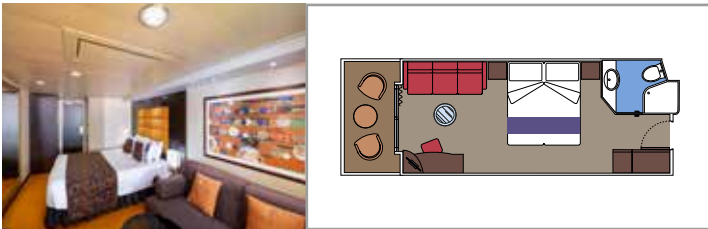

PREMIUM BALCONY BL2

≈19
≈4
10-11
4

› Medium deck location