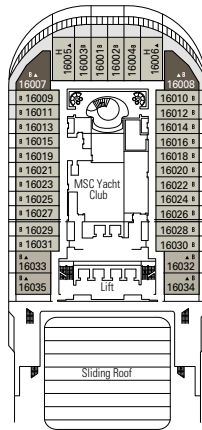

DECK 16
AURORA