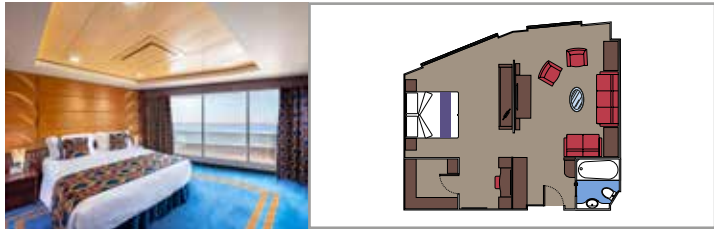

MSC YACHT CLUB ROYAL SUITE YC3

 ≈36
  ≈16
  16
  3

- › Balcony with dining table
- › Separate living area and dining room
- › Walk-in wardrobe

MSC YACHT CLUB EXECUTIVE & FAMILY SUITE YC2

 ≈45-53
  12
  3

- › Panoramic sealed window
- › Sitting area with sofa
- › Walk-in wardrobe

MSC YACHT CLUB DELUXE GRAND SUITE YCP

 ≈29
  ≈6
  15-16
  3

- › Sitting area with sofa
- › Spacious wardrobe

MSC YACHT CLUB DELUXE SUITE YC1

 ≈23-29
  ≈4-6
  15-16
  3

- › Sitting area with sofa
- › Spacious wardrobe