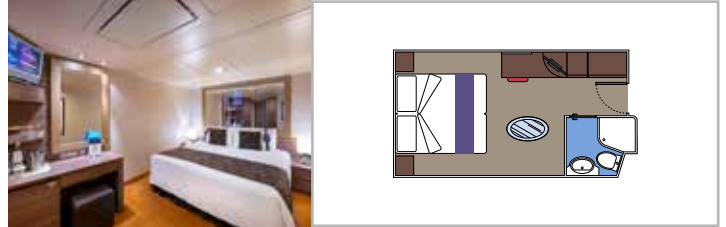

Wifi connection available (for a fee)

DELUXE INTERIOR

IR2

› Medium deck location

DELUXE INTERIOR

IR1

› Low deck location

The images are representative only. Size, layout and furniture may vary (within the same cabin category).

Cabin size (m²)

Balcony size (m²)

Deck location

Accommodating up to

INCLUDED FACILITIES

- Luxury Suites with premium interiors
- Some Suites have panoramic sealed windows
- Spacious wardrobe
- Sitting area with sofa or separate living area
- Comfortable double bed or single beds (on request)
- Bathroom with bathtub and/or shower, vanity area with hairdryer
- Interactive TV, telephone, safe, minibar and air conditioning
- Wifi connection included

- Some Suites have a panoramic sealed window
- Spacious wardrobe
- Sitting area with sofa
- Comfortable double bed or single beds (on request)
- Bathroom with bathtub, vanity area with hairdryer
- Interactive TV, telephone, safe, minibard and air conditioning
- Wifi connection available (for a fee)

The images are representative only. Size, layout and furniture may vary (within the same cabin category).

 Cabin size (m²)

 Balcony size (m²)

 Deck location

 Accommodating up to

BALCONY

INCLUDED FACILITIES

- Sitting area with sofa
- Comfortable double bed or single beds (on request)
- Bathroom with shower or bathtub, vanity area with hairdryer
- Interactive TV, telephone, safe, minibard and air conditioning
- Wifi connection available (for a fee)