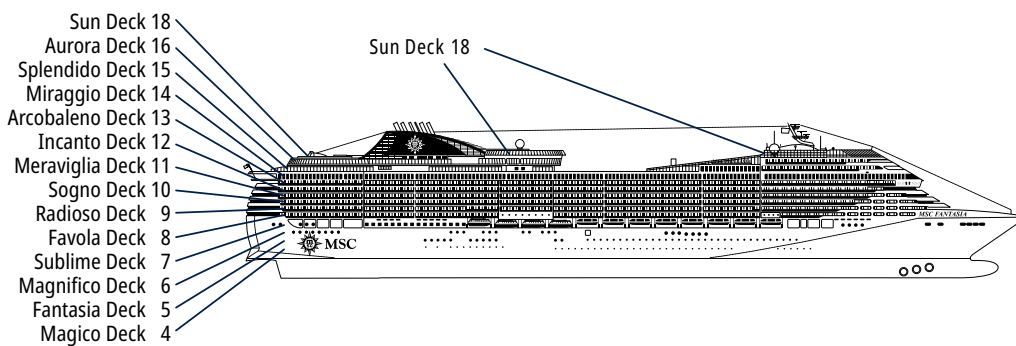

MSC FANTASIA

TECHNICAL CHARACTERISTICS OF THE SHIP

PIAZZA SAN GIORGIO

TECHNICAL CHARACTERISTICS OF THE SHIP

GROSS TONNAGE	137.936 tons
LENGTH / BEAM / HEIGHT	333,30 m / 37,92 m / 67,69 m
SURFACE AREA	450.000 m ² , included 27.000 m ² public area
DECKS	18, included 14 for guests
LIFTS	25, included 15 for guests (2 panoramic and 1 for the MSC Yacht Club)
VOLTAGE (IN CABIN)	110/220 volts
MAXIMUM SPEED	23,64 knots
STABILISERS	Stabilised with 2 fins
NUMBER OF PASSENGERS	4.363
NUMBER OF CABINS	1.637, included 43 for guests with disabilities or reduced mobility
CREW MEMBERS	Approx. 1.370
POOLS	5, included 1 with sliding roof, 1 for children and 1 for the MSC Yacht Club
WHIRLPOOLS	12 whirlpool baths
ENVIRONMENTAL TECHNOLOGY	AWT-Advanced Water Treatment, Energy Saving & Monitoring System, Clean Ship 2