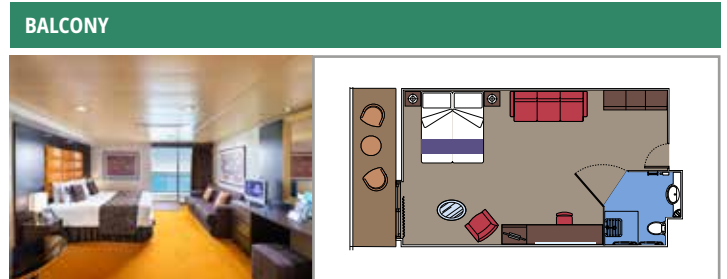

Cabin size (m²)

Balcony size (m²)

Deck location

Accommodating up to

INCLUDED FACILITIES

- Luxury Suites with premium interiors
- Some Suites have panoramic sealed windows
- Spacious wardrobe
- Sitting area with sofa or separate living area
- Comfortable double bed or single beds (on request)
- Bathroom with bathtub and/or shower, vanity area with hairdryer
- Interactive TV, telephone, safe, minibar and air conditioning
- Wifi connection included

- Some Suites have a panoramic sealed window
- Spacious wardrobe
- Sitting area with sofa
- Comfortable double bed or single beds (on request)
- Bathroom with bathtub, vanity area with hairdryer
- Interactive TV, telephone, safe, minibard and air conditioning
- Wifi connection available (for a fee)

The images are representative only. Size, layout and furniture may vary (within the same cabin category).

 Cabin size (m²)

 Balcony size (m²)

 Deck location

 Accommodating up to

BALCONY

INCLUDED FACILITIES

- Sitting area with sofa
- Comfortable double bed or single beds (on request)
- Bathroom with shower or bathtub, vanity area with hairdryer
- Interactive TV, telephone, safe, minibard and air conditioning
- Wifi connection available (for a fee)

 Accommodating up to

FACILITIES FOR GUESTS WITH DISABILITIES OR REDUCED MOBILITY

PREMIUM OCEAN VIEW FOR GUESTS WITH DISABILITIES OR REDUCED MOBILITY

Available in:

- › **MSC Yacht Club Deluxe Suite (YC1)**
cabin size ≈35m²; balcony size ≈6m²; deck 16