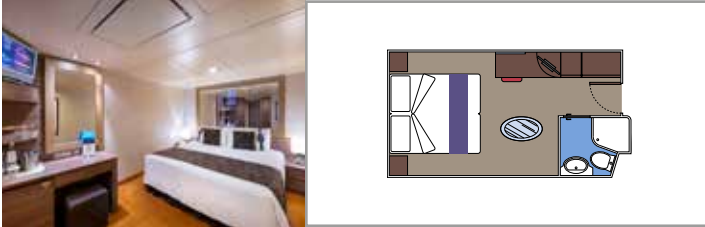

CONCIERGE AREA

THE ONE POOL

INTERIOR

INCLUDED FACILITIES

Comfortable double bed or single beds (on request)

Bathroom with shower, vanity area with hairdryer

Interactive TV, telephone, safe, minibar and air conditioning

Wifi connection available (for a fee)

DELUXE INTERIOR

IR2

› Medium deck location

DELUXE INTERIOR

IR1

› Low deck location

The images are representative only. Size, layout and furniture may vary (within the same cabin category).

Cabin size (m²)

Balcony size (m²)

Deck location

Accommodating up to

INCLUDED FACILITIES

- Luxury Suites with premium interiors
- Some Suites have panoramic sealed windows
- Spacious wardrobe
- Sitting area with sofa or separate living area
- Comfortable double bed or single beds (on request)
- Bathroom with bathtub and/or shower, vanity area with hairdryer
- Interactive TV, telephone, safe, minibar and air conditioning
- Wifi connection included

The images are representative only. Size, layout and furniture may vary (within the same cabin category).

 Cabin size (m²)

 Balcony size (m²)

 Deck location

 Accommodating up to

BALCONY

INCLUDED FACILITIES

- Sitting area with sofa
- Comfortable double bed or single beds (on request)
- Bathroom with shower or bathtub, vanity area with hairdryer
- Interactive TV, telephone, safe, minibard and air conditioning
- Wifi connection available (for a fee)