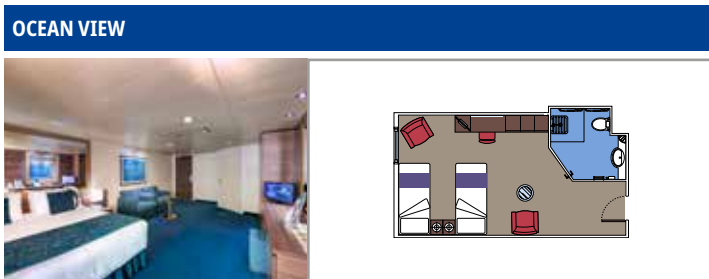

Available in:

- › **Premium Ocean View (OL1)**
  cabin size 32m²; low deck location (deck 5)