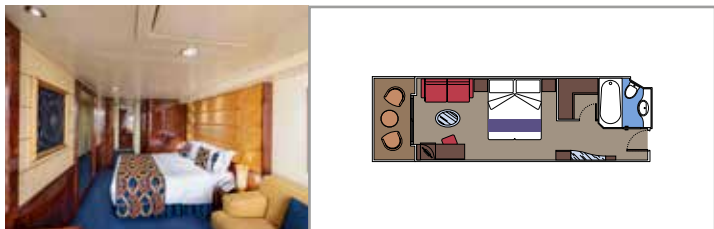

MSC YACHT CLUB ROYAL SUITE YC3

 ≈36
  ≈16
  16
  3

- › Balcony with dining table
- › Separate living area and dining room
- › Walk-in wardrobe

MSC YACHT CLUB EXECUTIVE & FAMILY SUITE YC2

 ≈45-53
  12
  3

- › Panoramic sealed window
- › Sitting area with sofa
- › Walk-in wardrobe

MSC YACHT CLUB DELUXE GRAND SUITE YCP

 ≈29
  ≈6
  15-16
  3

- › Sitting area with sofa
- › Spacious wardrobe

MSC YACHT CLUB DELUXE SUITE YC1

 ≈23-29
  ≈4-6
  15-16
  3

- › Sitting area with sofa
- › Spacious wardrobe

- Some Suites have a panoramic sealed window
- Spacious wardrobe
- Sitting area with sofa
- Comfortable double bed or single beds (on request)
- Bathroom with bathtub, vanity area with hairdryer
- Interactive TV, telephone, safe, minibard and air conditioning
- Wifi connection available (for a fee)

The images are representative only. Size, layout and furniture may vary (within the same cabin category).

 Cabin size (m²)

 Balcony size (m²)

 Deck location

 Accommodating up to

BALCONY

INCLUDED FACILITIES

- Sitting area with sofa
- Comfortable double bed or single beds (on request)
- Bathroom with shower or bathtub, vanity area with hairdryer
- Interactive TV, telephone, safe, minibard and air conditioning
- Wifi connection available (for a fee)