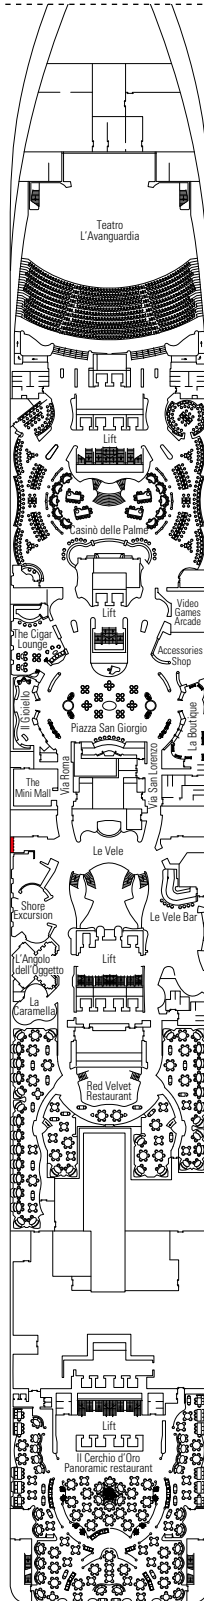

CASINÒ DELLE PALME