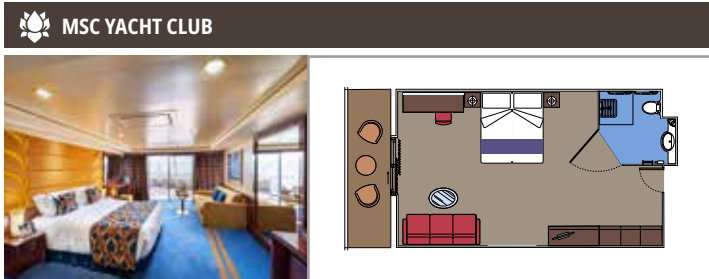

The images are representative only. Size, layout and furniture may vary (within the same cabin category).

 Cabin size (m²)

 Balcony size (m²)

 Deck location

 Accommodating up to

BALCONY

INCLUDED FACILITIES

- Sitting area with sofa
- Comfortable double bed or single beds (on request)
- Bathroom with shower or bathtub, vanity area with hairdryer
- Interactive TV, telephone, safe, minibard and air conditioning
- Wifi connection available (for a fee)

 Cabin size (m²)

 Balcony size (m²)

 Deck location

 Accommodating up to

OCEAN VIEW

INCLUDED FACILITIES

- Window with sea view
- Relaxing armchair
- Comfortable double bed or single beds (on request)
- Bathroom with shower, vanity area with hairdryer
- Interactive TV, telephone, safe, minibard and air conditioning
- Wifi connection available (for a fee)

PREMIUM OCEAN VIEW

OL1

 ≈21
  5
  4

› Low deck location

The images are representative only. Size, layout and furniture may vary (within the same cabin category).

 Cabin size (m²)

 Balcony size (m²)

 Deck location

 Accommodating up to

FACILITIES FOR GUESTS WITH DISABILITIES OR REDUCED MOBILITY

PREMIUM OCEAN VIEW FOR GUESTS WITH DISABILITIES OR REDUCED MOBILITY

Available in:

- › **MSC Yacht Club Deluxe Suite (YC1)**
cabin size ≈35m²; balcony size ≈6m²; deck 16