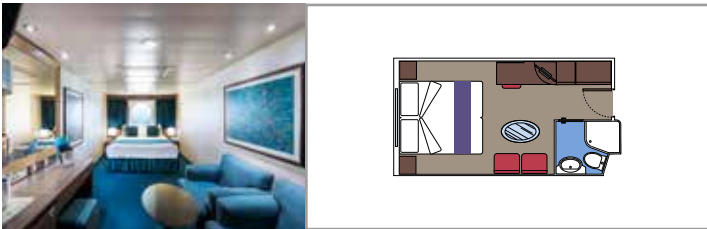

Cabin size (m²)

Balcony size (m²)

Deck location

Accommodating up to

INCLUDED FACILITIES

- Luxury Suites with premium interiors
- Some Suites have panoramic sealed windows
- Spacious wardrobe
- Sitting area with sofa or separate living area
- Comfortable double bed or single beds (on request)
- Bathroom with bathtub and/or shower, vanity area with hairdryer
- Interactive TV, telephone, safe, minibar and air conditioning
- Wifi connection included

The images are representative only. Size, layout and furniture may vary (within the same cabin category).

 Cabin size (m²)

 Balcony size (m²)

 Deck location

 Accommodating up to

BALCONY

INCLUDED FACILITIES

- Sitting area with sofa
- Comfortable double bed or single beds (on request)
- Bathroom with shower or bathtub, vanity area with hairdryer
- Interactive TV, telephone, safe, minibard and air conditioning
- Wifi connection available (for a fee)

 Cabin size (m²)

 Balcony size (m²)

 Deck location

 Accommodating up to

OCEAN VIEW

INCLUDED FACILITIES

- Window with sea view
- Relaxing armchair
- Comfortable double bed or single beds (on request)
- Bathroom with shower, vanity area with hairdryer
- Interactive TV, telephone, safe, minibard and air conditioning
- Wifi connection available (for a fee)

PREMIUM OCEAN VIEW

OL1

 ≈21
  5
  4

› Low deck location

The images are representative only. Size, layout and furniture may vary (within the same cabin category).

 Cabin size (m²)

 Balcony size (m²)

 Deck location