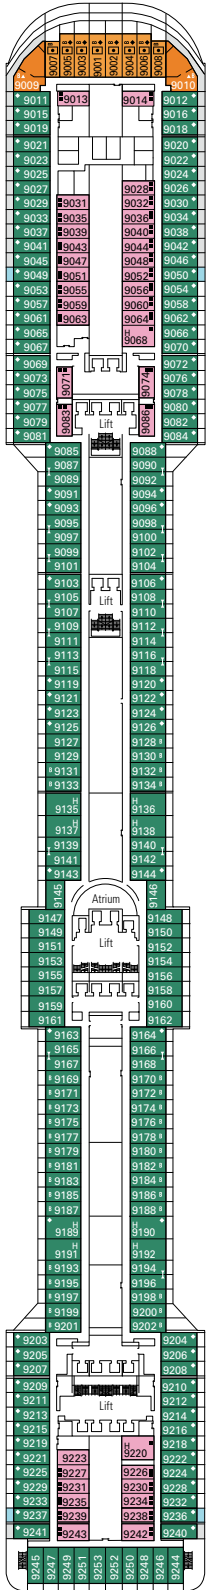

PIAZZA SAN GIORGIO